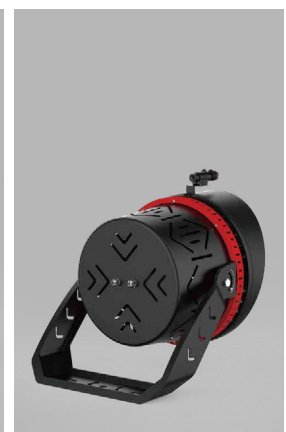

BRIGHT LIGHT

500 Watt LED puts out 70,000 Lumens and is designed to replace a 1500 watt Metal halide sports light. 5000K light color ensures a bright clear light. DIMMABLE & INSTALLATION OPTIONS Unit is 1-10V Dimmable. Light can be dimmed to ideal brightness levels to save energy and get the light levels for your area. Bracket(optional)that can be adjusted all the way forward and back .

APPLICATION – This LED area light only uses premium grade LED components. High strength housing make this an industrial grade LED parking lot lights or sports light. Light can also be used on a building, for sports fields, roadways or any other use. Highly versatile light.

Power range from 400W to 720W.

J1

J2

Product features

- Wattage: 400-720W
- Intelligent control: DALI-DMX512(RGB Optional)
- Beam Angle: 15/30/45/60 Degree
- Power Supply: SOSEN
- Input Voltage: 100-277/277-480VAC
- CCT(Color Temperature): 3000-6500K

LONGER AC LINE

Can connect 2m of AC line.

LENS

Using high-quality optical materials, equipped with multiple light distribution angle

COOLING HOLE DESIGN

The product adopts modern technology's FF dynamic car logo shape, which is more technological and has better heat dissipation effect.