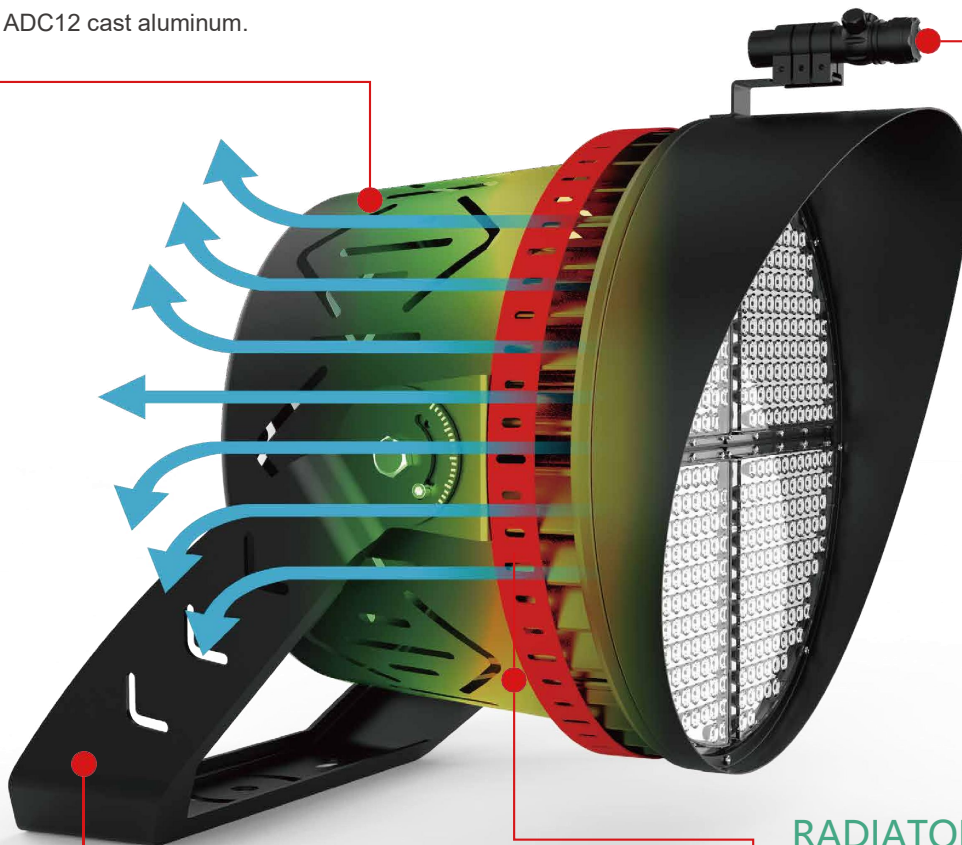

APPLICATION – This LED area light only uses premium grade LED components. High strength housing make this an industrial grade LED parking lot lights or sports light. Light can also be used on a building, for sports fields, roadways or any other use. Highly versatile light.

CE/ROHS/ETL/DLC 5.1

Application scenarios

- Outdoor large sports arenas.
- Exhibition hall.
- Outdoor football fields.
- Sports center.
- Stadium.
- Logistics center.
- Shipyards.

ANTI-RUST TECHNOLOGY

Made of high-quality steel. The surface adopts galvanizing and high temperature resistant spray coating technology, which can effectively prevent rust.

The heat dissipation effect is up to 2.3 times than ADC12 cast aluminum.

LASER AIMING DEVICES (OPTIONAL)

The Laser Aiming Device gives you precision control in angling and aiming each sport light to its exact optimal position.

LONGER AC LINE

Can connect 2m of AC line.

LENS

Using high-quality optical materials, equipped with multiple light distribution angle

COOLING HOLE DESIGN

The product adopts modern technology's FF dynamic car logo shape, which is more technological and has better heat dissipation effect.