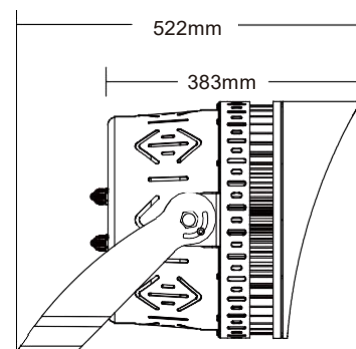

ROTATING SCALE

Using laser technology type scale to make the angle more precise

LED SPORTS LIGHT

YB-SP-J1400W/450W/500W UXYZ

Specifications

Electrical Data

Wattage	400W/450W/500W
Efficiency	140lm/W
Luminous Flux	56,000lm/63,000lm/70,000lm
Input Voltage	AC100-277V/AC277-480V
Power Frequency	50/60Hz
Power Efficiency	>93%
Power Factor	0.95
Total Harmonic Distortion	<15%

Optical Data

Lumen Version

Power Supply	SOSEN
CCT	2700K-6500K
CRI	Ra70 / RA80(Optional) / RA90(Optional)
System Efficiency	>90%
Beam Angle	15°/30°/45°/60°
EPA	0.45Ft ²

∅ 360mm

Others

Lifetime	50000hours
IP Rating	IP66
Lens Material	PC
Control Method	1-10V Light Control, Intelligence
Heat Radiator	Cold forging aluminum
Net Weight	14kg
Gross Weight	16kg
Fixture Dimension	∅360mm/14.17in
Carton Dimension	L557*W433*H367mm

Optical Data

Lumen Version

Power Supply	Meanwell / SOSEN
CCT	2700K-6500K
CRI	Ra70 / RA80(Optional) / RA90(Optional)
System Efficiency	>90%
Beam Angle	15°/30°/45°/60°
EPA	0.62Ft ²

Others

Lifetime	50000hours
IP Rating	IP66
Lens Material	PC
Control Method	1-10V Light Control, Intelligence
Heat Radiator	Cold forging aluminum
Net Weight	25.6kg
Gross Weight	28.6kg
Fixture Dimension	Ø462mm/18.11in
Carton Dimension	L667*W533*H467mm