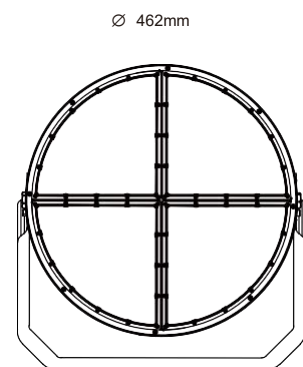

Optical Data

Lumen Version

Power Supply	SOSEN
CCT	2700K-6500K
CRI	Ra70 / RA80(Optional) / RA90(Optional)
System Efficiency	>90%
Beam Angle	15°/30°/45°/60°
EPA	0.45Ft ²

∅ 360mm

Others

Lifetime	50000hours
IP Rating	IP66
Lens Material	PC
Control Method	1-10V Light Control, Intelligence
Heat Radiator	Cold forging aluminum
Net Weight	14kg
Gross Weight	16kg
Fixture Dimension	∅360mm/14.17in
Carton Dimension	L557*W433*H367mm

Optical Data

Lumen Version

Power Supply	Meanwell / SOSEN
CCT	2700K-6500K
CRI	Ra70 / RA80(Optional) / RA90(Optional)
System Efficiency	>90%
Beam Angle	15°/30°/45°/60°
EPA	0.62Ft ²

Others

Lifetime	50000hours
IP Rating	IP66
Lens Material	PC
Control Method	1-10V Light Control, Intelligence
Heat Radiator	Cold forging aluminum
Net Weight	25.6kg
Gross Weight	28.6kg
Fixture Dimension	Ø462mm/18.11in
Carton Dimension	L667*W533*H467mm