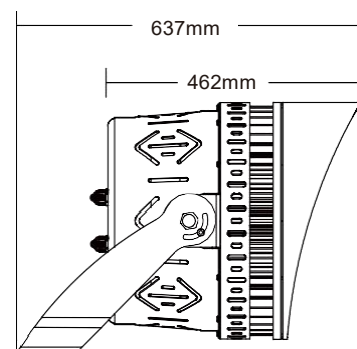

Optical Data

Lumen Version

Power Supply	SOSEN
CCT	2700K-6500K
CRI	Ra70 / RA80(Optional) / RA90(Optional)
System Efficiency	>90%
Beam Angle	15°/30°/45°/60°
EPA	0.45Ft ²

∅ 360mm

Others

Lifetime	50000hours
IP Rating	IP66
Lens Material	PC
Control Method	1-10V Light Control, Intelligence
Heat Radiator	Cold forging aluminum
Net Weight	14kg
Gross Weight	16kg
Fixture Dimension	∅360mm/14.17in
Carton Dimension	L557*W433*H367mm

LED SPORTS LIGHT

YB-SP-J2600W/720W UXYZ

Specifications

Electrical Data

Wattage	600W/720W
Efficiency	140lm/W
Luminous Flux	84,000lm/100,800lm
Input Voltage	AC100-277V/AC277-480V
Power Frequency	50/60Hz
Power Efficiency	>93%
Power Factor	0.95
Total Harmonic Distortion	<15%

Optical Data

Lumen Version

Power Supply	Meanwell / SOSEN
CCT	2700K-6500K
CRI	Ra70 / RA80(Optional) / RA90(Optional)
System Efficiency	>90%
Beam Angle	15°/30°/45°/60°
EPA	0.62Ft ²

Others

Lifetime	50000hours
IP Rating	IP66
Lens Material	PC
Control Method	1-10V Light Control, Intelligence
Heat Radiator	Cold forging aluminum
Net Weight	25.6kg
Gross Weight	28.6kg
Fixture Dimension	Ø462mm/18.11in
Carton Dimension	L667*W533*H467mm